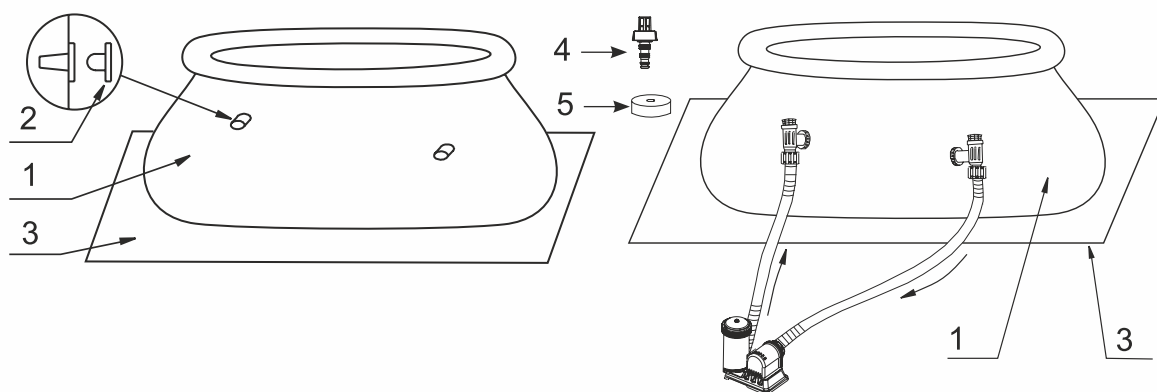

PARTS REFERENCE

Before assembling your product, please take a few minutes to check the contents and become familiar with all the parts.

16' (488 cm) & below Easy Set® pools

17' (518 cm) & above Easy Set® pools

REF NO.	DESCRIPTION	POOL SIZE & QUANTITIES							
		6' (183cm)	8' (244cm)	10' (305cm)	12' (366cm)	13' (396cm)	15' (457)	16' (488cm)	18' (549cm)
1	DRAIN VALVE CAP INCLUDED)	1	1	1	1	1	1	1	1
2	(OPTIONAL, WITH 1 EXTRA)	3	3	3	3	3	3	3	
3	GROUND CLOTH (OPTIONAL)						1	1	1
4	DRAIN CONNECTOR	1	1	1	1	1	1	1	1
5	DRAIN VALVE CAP	1	1	1	1	1	1	1	2

REF NO.	DESCRIPTION	6' X 20"	8' X 30"	8' X 30"	10' X 30"	10' X 30"	12' X 30"	12' X 30"	12' X 33"	12' X 36"
		(183 cm X 514cm)	(244 cm X 762cm)	(244 cm X 762cm Clearview)	(305 cm X 762cm)	(305 cm X 762cm Printing)	(366 cm X 762cm)	(366 cm X 762cm Printing)	(366 cm X 762cm)	(366CM X 84CM)
		SPARE PART NO.								
1	POOL LINER (DRAIN VALVE CAP INCLUDED)	11588	10433	11246	10318	11303	10200	11304	11155	10319
2	STRAINER HOLE PLUG (OPTIONAL, WITH 1 EXTRA)	10127	10127	10127	10127	10127	10127	10127	10127	10127
3	GROUND CLOTH (OPTIONAL)									
4	DRAIN CONNECTOR	10201	10201	10201	10201	10201	10201	10201	10201	10201
5	DRAIN VALVE CAP	10649	10649	10649	10649	10649	10649	10649	10649	10649

REF NO.	DESCRIPTION	13' X 33"	15' X 33"	15' X 36"	15' X 42"	15' X 48"	16' X 42"	16' X 48"	18' X 48"	18' X 52"
		(396 cm X 84cm)	(457 cm X 84cm)	(457cm X 91cm)	(457 cm X 107cm)	(457 cm X 122cm)	(488cm X 107cm)	(488cm X 122cm)	(548cm X 122cm)	(548cm X 132cm)
		SPARE PART NO.								
1	POOL LINER (DRAIN VALVE CAP INCLUDED)	12130	10622	10183	10222	10415	10436	10623	10320	10765
2	STRAINER HOLE PLUG (OPTIONAL, WITH 1 EXTRA)	10127	10127	10127	10127	10127	10127	10127		
3	GROUND CLOTH (OPTIONAL)			18932	18932	18932	18927	18927	18933	18933
4	DRAIN CONNECTOR	10201	10201	10201	10201	10201	10201	10201	10201	10201
5	DRAIN VALVE CAP	10649	10649	10649	11044	11044	11044	11044	11044	11044